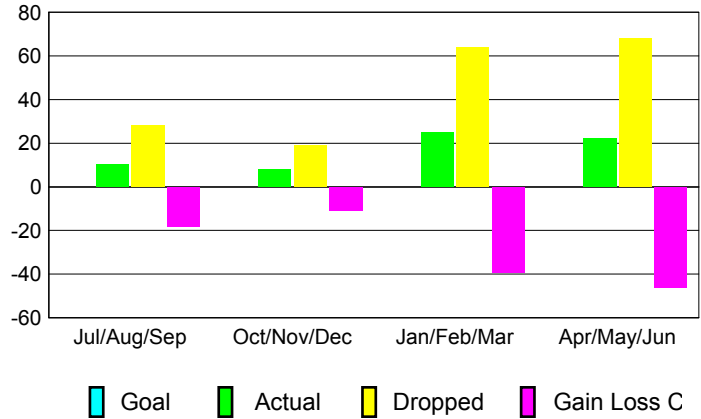

Membership Results 2012-2013
Goal, New, Dropped, Gain/Loss